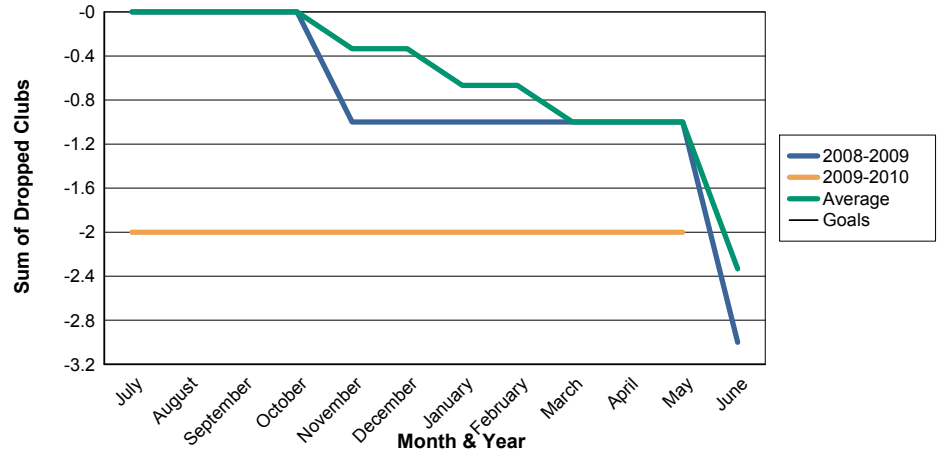

3 Year Comparisons for GMT Constitutional Area 4

By GMT District

As of May 2010

Sum of New Clubs/ Month & Year

For District 101VG

Sum of Dropped Clubs/ Month & Year

For District 101VG

Sum of Net Clubs/ Month & Year