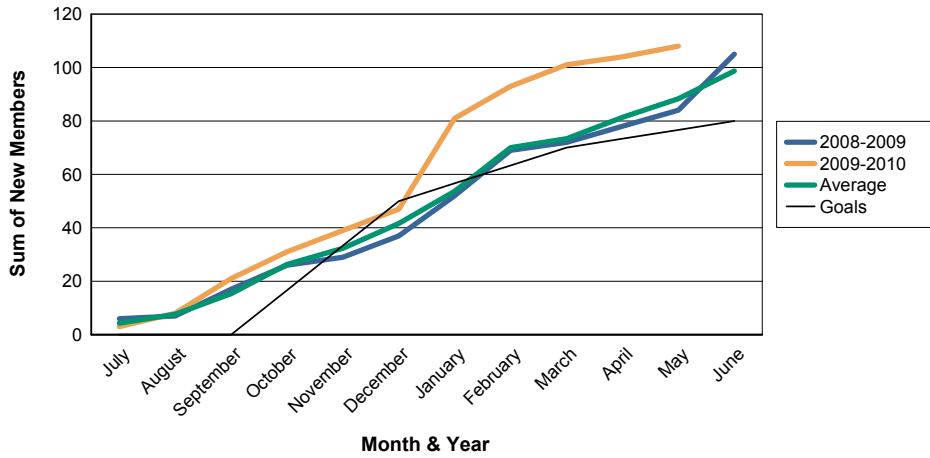

For District 101VG

Sum of Charter Members/ Month & Year

For District 101VG

3 Year Comparisons for GMT Constitutional Area 4

By GMT District

As of May 2010

Sum of New Members/ Month & Year

For District 101VG

Sum of Dropped Members/ Month & Year

For District 101VG

Sum of Net Members/ Month & Year

For District 101VG