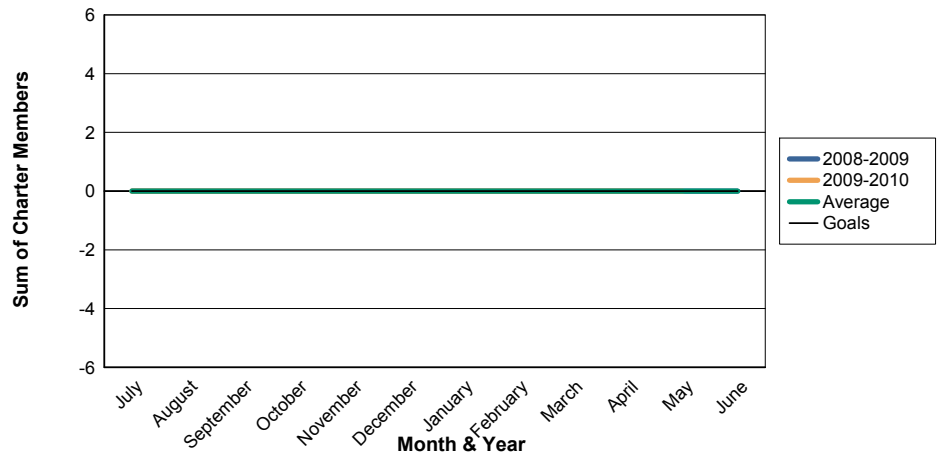

Sum of Charter Members/ Month & Year

For District 101VG