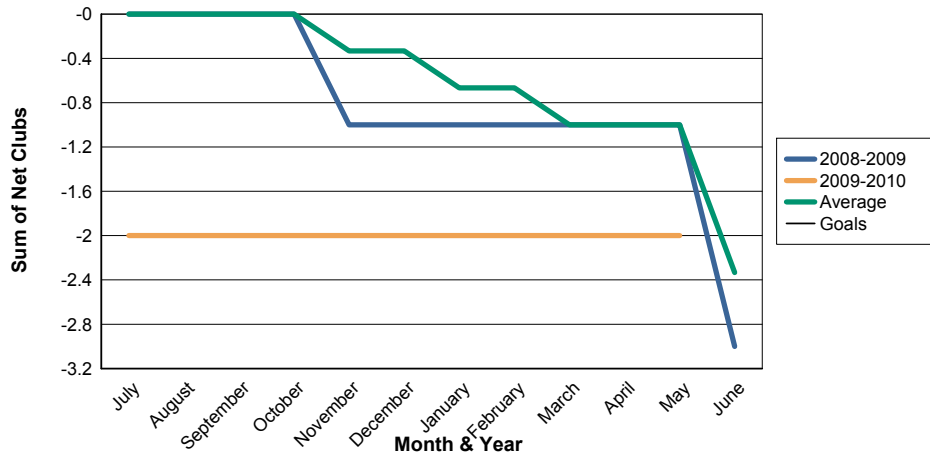

Sum of Net Clubs/ Month & Year

For District 101VG