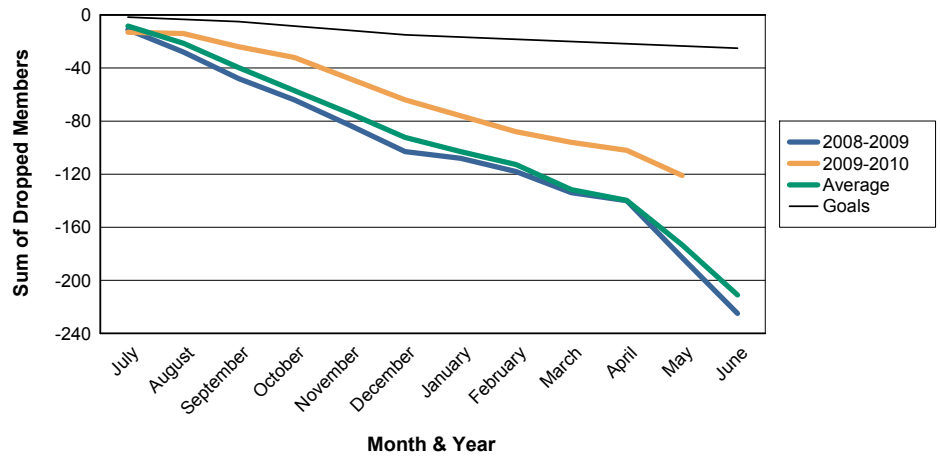

Sum of Dropped Members/ Month & Year

For District 101VG