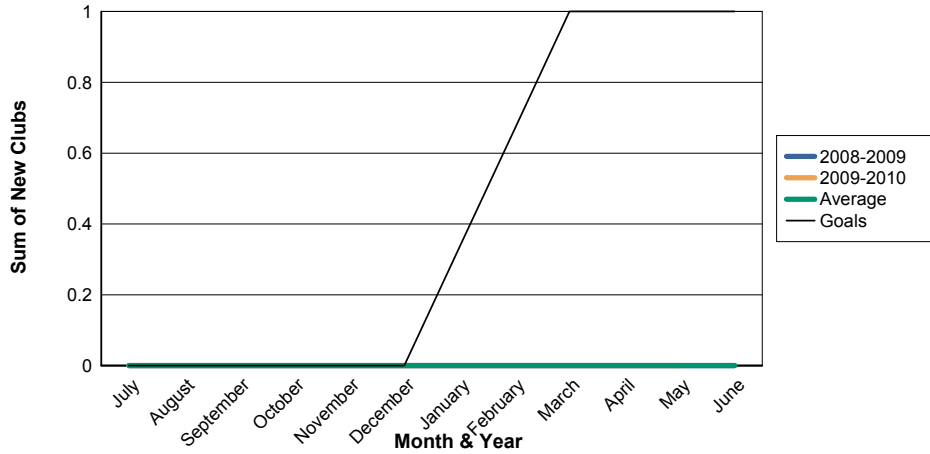

3 Year Comparisons for GMT Constitutional Area 4

By GMT District

As of May 2010

Sum of New Clubs/ Month & Year

For District 101VG

Sum of Dropped Clubs/ Month & Year

For District 101VG

Sum of Net Clubs/ Month & Year